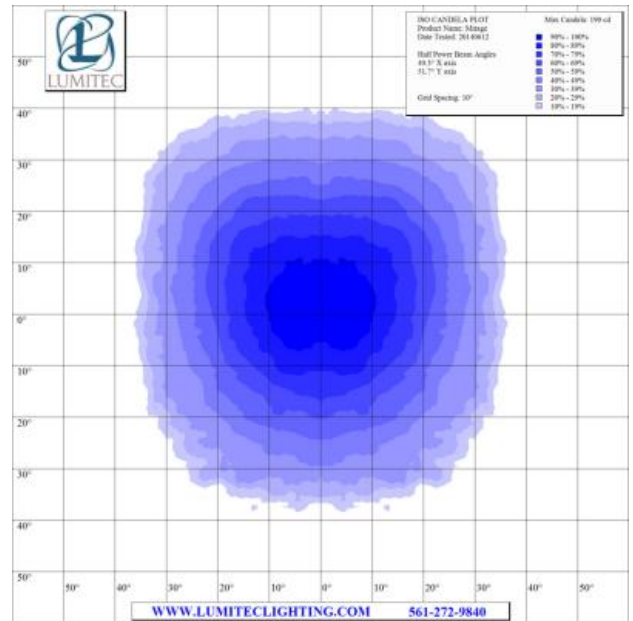

**extreme environment lighting**

**Mirage**

SKU: 113129

Color Output: Warm White Dimming

Finish: White

With multiple improvements for 2014, Lumitec's Mirage down lights remain the best performing down light on the market today. Utilizing the most efficient emitters commercially available, Mirage boasts incredible output and a profile that is among the slimmest in the industry. In field studies Mirage exceeded the output of 20 watt halogens.\* Equally suited to elegant salons or no-nonsense T-tops. (\*6 watt devices will exceed output of 20 watt halogens, 3 watt devices will exceed output of 10 watt halogens).

- Voltage: 10 - 30vDC
- 12vDC Amps: 500mA
- 24vDC Amps: 270mA
- Correlated Color Temperature: 3000
- Color Rendering Index: 90+
- Rated Watts: 6
- Lumens (White): 290
- Operating Temp (°C): -35 to +55 C
- Operating Temp (°F): -31 to + 131 F
- IP67 Compliant
- Certified Ignition Protected

Dimensions: 3.25in (8.25cm) (W) x 3.25in (8.25cm) (H) x 1.11in (2.81cm) (D)

www.lumiteclighting.com | Phone: (561) 272-9840 | info@lumiteclighting.com

ISO LUX PLOT  
Product Name: Mirage  
Date Tested: 20140612

Max Lux at 10': 20 lx

Target Distance: 10'  
Grid Spacing: 2'

- 90% - 100%
- 80% - 89%
- 70% - 79%
- 60% - 69%
- 50% - 59%
- 40% - 49%
- 30% - 39%
- 20% - 29%
- 10% - 19%