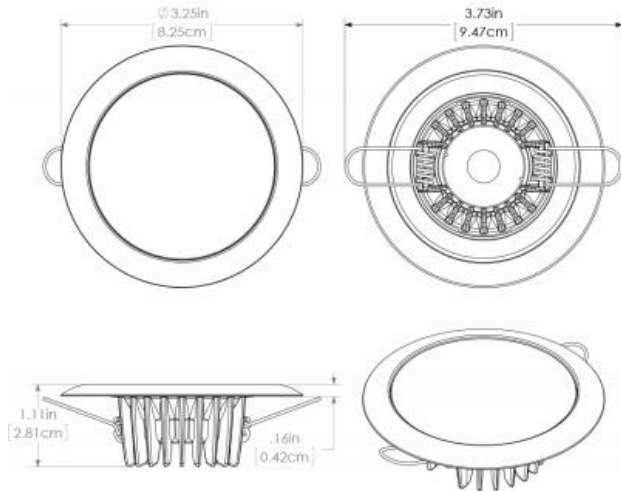

**extreme environment lighting**

**Mirage**

SKU: 113129

Color Output: Warm White Dimming

Finish: White

With multiple improvements for 2014, Lumitec's Mirage down lights remain the best performing down light on the market today. Utilizing the most efficient emitters commercially available, Mirage boasts incredible output and a profile that is among the slimmest in the industry. In field studies Mirage exceeded the output of 20 watt halogens.\* Equally suited to elegant salons or no-nonsense T-tops. (\*6 watt devices will exceed output of 20 watt halogens, 3 watt devices will exceed output of 10 watt halogens).

Dimensions: 3.25in (8.25cm) (W) x 3.25in (8.25cm) (H) x 1.11in (2.81cm) (D)

www.lumiteclighting.com | Phone: (561) 272-9840 | info@lumiteclighting.com

ISO LUX PLOT  
Product Name: Mirage  
Date Tested: 20140612

Max Lux at 10': 20 lx

Target Distance: 10'  
Grid Spacing: 2'

- 90% - 100%
- 80% - 89%
- 70% - 79%
- 60% - 69%
- 50% - 59%
- 40% - 49%
- 30% - 39%
- 20% - 29%
- 10% - 19%