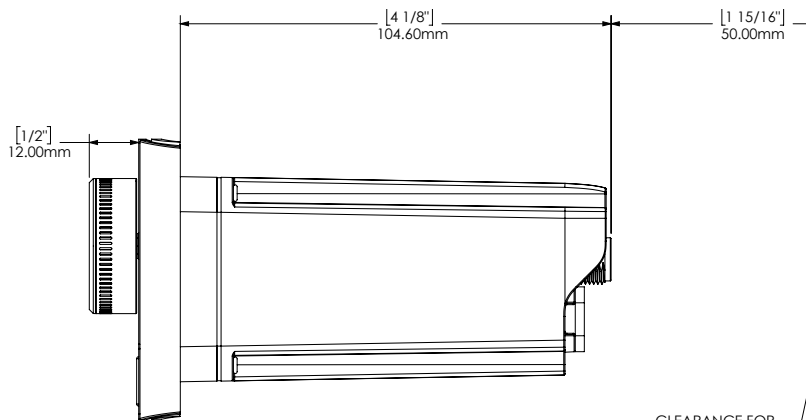

Side view

MARKETING RESOURCES

Visit

RESOURCES.FUSIONENTERTAINMENT.COM/MARINE

Visit the **Resource Centre** and get the latest articles, marketing assets, industry news and more.