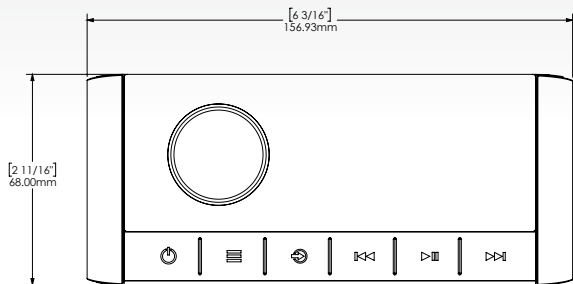

MS-RA210

MARINE STEREO
WITH DIGITAL SIGNAL PROCESSING (DSP)

TECHNICAL DRAWINGS

Front view