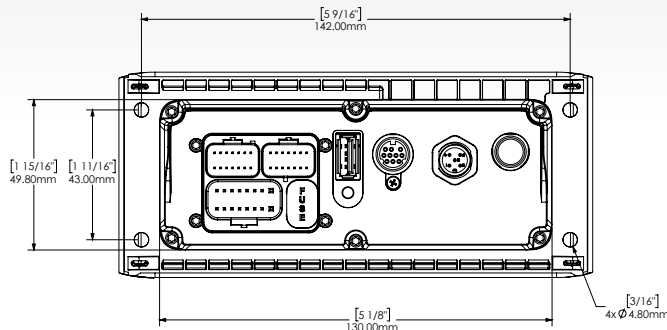

GIFT BOX DIMENSIONS

(W) 233mm [9-1/8"]
(H) 174mm [6-7/8"]
(D) 168mm [6-9/16"]

PRODUCT CODES

FUSION CODE	GARMIN PN	EAN-13 BARCODE
MS-RA210	010-02250-00	0753759240363

MS-RA210

MARINE STEREO
WITH DIGITAL SIGNAL PROCESSING (DSP)

TECHNICAL DRAWINGS

Front view

Rear view

Side view

MARKETING RESOURCES

Visit

RESOURCES.FUSIONENTERTAINMENT.COM/MARINE

Visit the **Resource Centre** and get the latest articles, marketing assets, industry news and more.