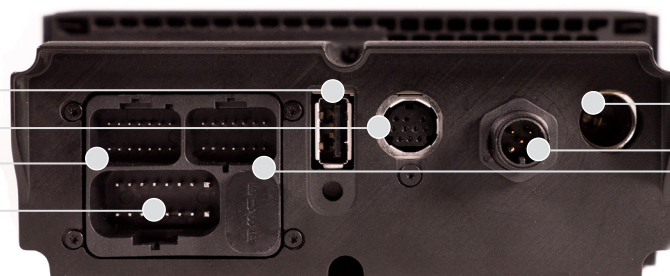

Album art support for Apple devices via Bluetooth or USB. Album art support for Android and USB devices via USB only.

With the same mounting footprint as the MS-RA205, the compact design of the MS-RA210 increases installation options and versatility making it easier to get a quality marine stereo onboard.

REAR VIEW

USB PORT

SiriusXM / DAB100A

NOT USED

POWER IN / AMPLIFIED
ZONE OUTPUTS /
CONTROL SIGNALS

AM/FM ANTENNA

NMEA 2000

AUX IN / LINE LEVEL
ZONE OUTPUTS