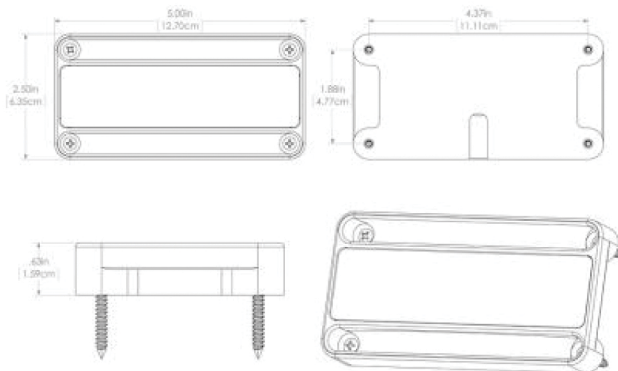

Operating Temp (°F): -31 to + 131 F

IP67 Compliant

Certified Ignition Protected

Dimensions: 5.00in (12.7cm) (W) x 2.5in (6.35cm) (H) x 0.63in (1.60cm) (D)

[www.lumiteclighting.com](http://www.lumiteclighting.com) | Phone: (561) 272-9840 | [info@lumiteclighting.com](mailto:info@lumiteclighting.com)